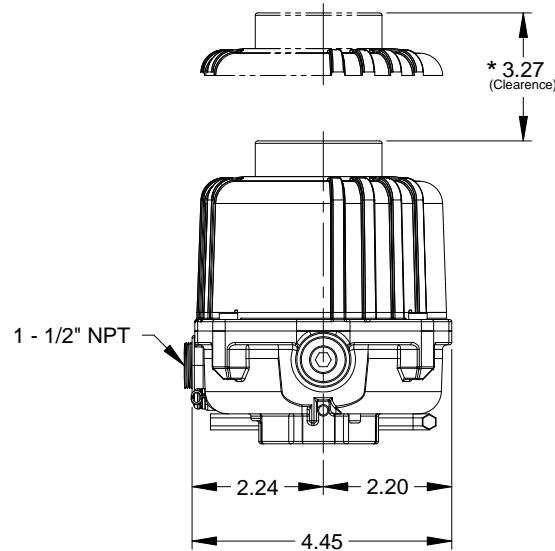

Technical Data			
Model	Handwheel Turns	Output Torque (lb-in)	Actuator Weight
ABZ003	7-1/2	260	3 lbs

- Notes:
1. ABZ Standard Location Enclosure Type 4, 4X.
 - * 2. Minimum clearance required to remove cover for maintenance.

FXRUM ENERGY TECHNOLOGIES		Valve Solutions ABZ Valves & Controls		
Title: <u>Compact Electric Series Actuator</u> ABZ 003				Scale 1:1
DWG No. ABZ 003 Standard				Projection
Date 11-16-15	Drawn BC	Checked TH	Dimensions are subject to change without notice.	Unit Inch
				Revision 0