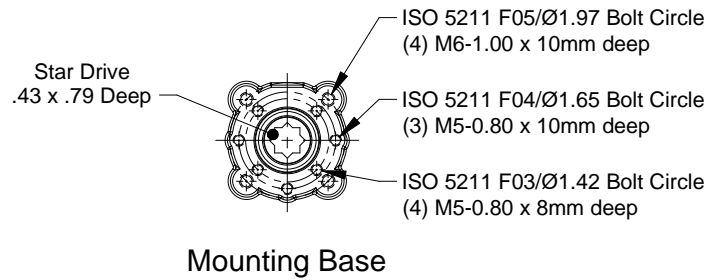

Technical Data			
Model	Handwheel Turns	Output Torque (lb-in)	Actuator Weight
ABZ003	7-1/2	260	3 lbs

- Notes:
1. ABZ Standard Location Enclosure Type 4, 4X.
 - * 2. Minimum clearance required to remove cover for maintenance.