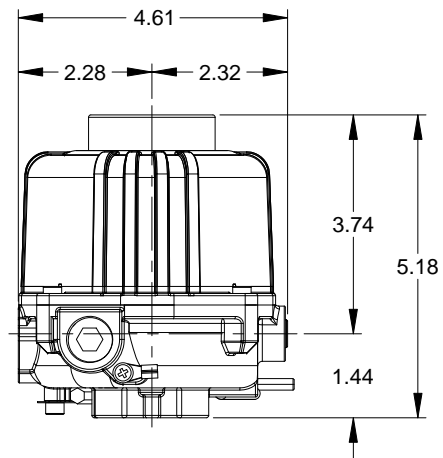

Technical Data			
Model	Handwheel Turns	Output Torque (lb-in)	Actuator Weight
ABZ003	7-1/2	260	3 lbs

- Notes:
1. ABZ Standard Location Enclosure Type 4, 4X.
 - * 2. Minimum clearance required to remove cover for maintenance.

FXRUM ENERGY TECHNOLOGIES		Valve Solutions ABZ Valves & Controls		
Title: <u>Compact Electric Series Actuator</u> ABZ 003				Scale 1:1
DWG No. ABZ 003 Standard				Projection
Date 11-16-15	Drawn BC	Checked TH	Dimensions are subject to change without notice.	Unit Inch
				Revision 0