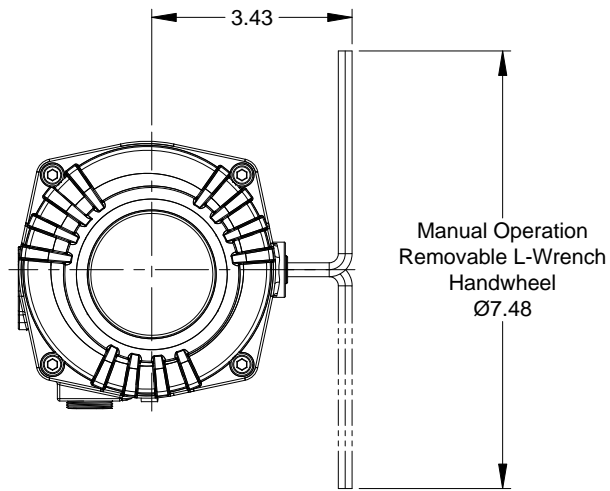

Technical Data			
Model	Handwheel Turns	Output Torque (lb-in)	Actuator Weight
ABZ003	7-1/2	260	3 lbs

- Notes:
1. ABZ Standard Location Enclosure Type 4, 4X.
 - * 2. Minimum clearance required to remove cover for maintenance.

FXRUM ENERGY TECHNOLOGIES		Valve Solutions ABZ Valves & Controls		
Title: <u>Compact Electric Series Actuator</u> ABZ 003				Scale 1:1
DWG No. ABZ 003 Standard				Projection
Date 11-16-15	Drawn BC	Checked TH	Dimensions are subject to change without notice.	Unit Inch
				Revision 0