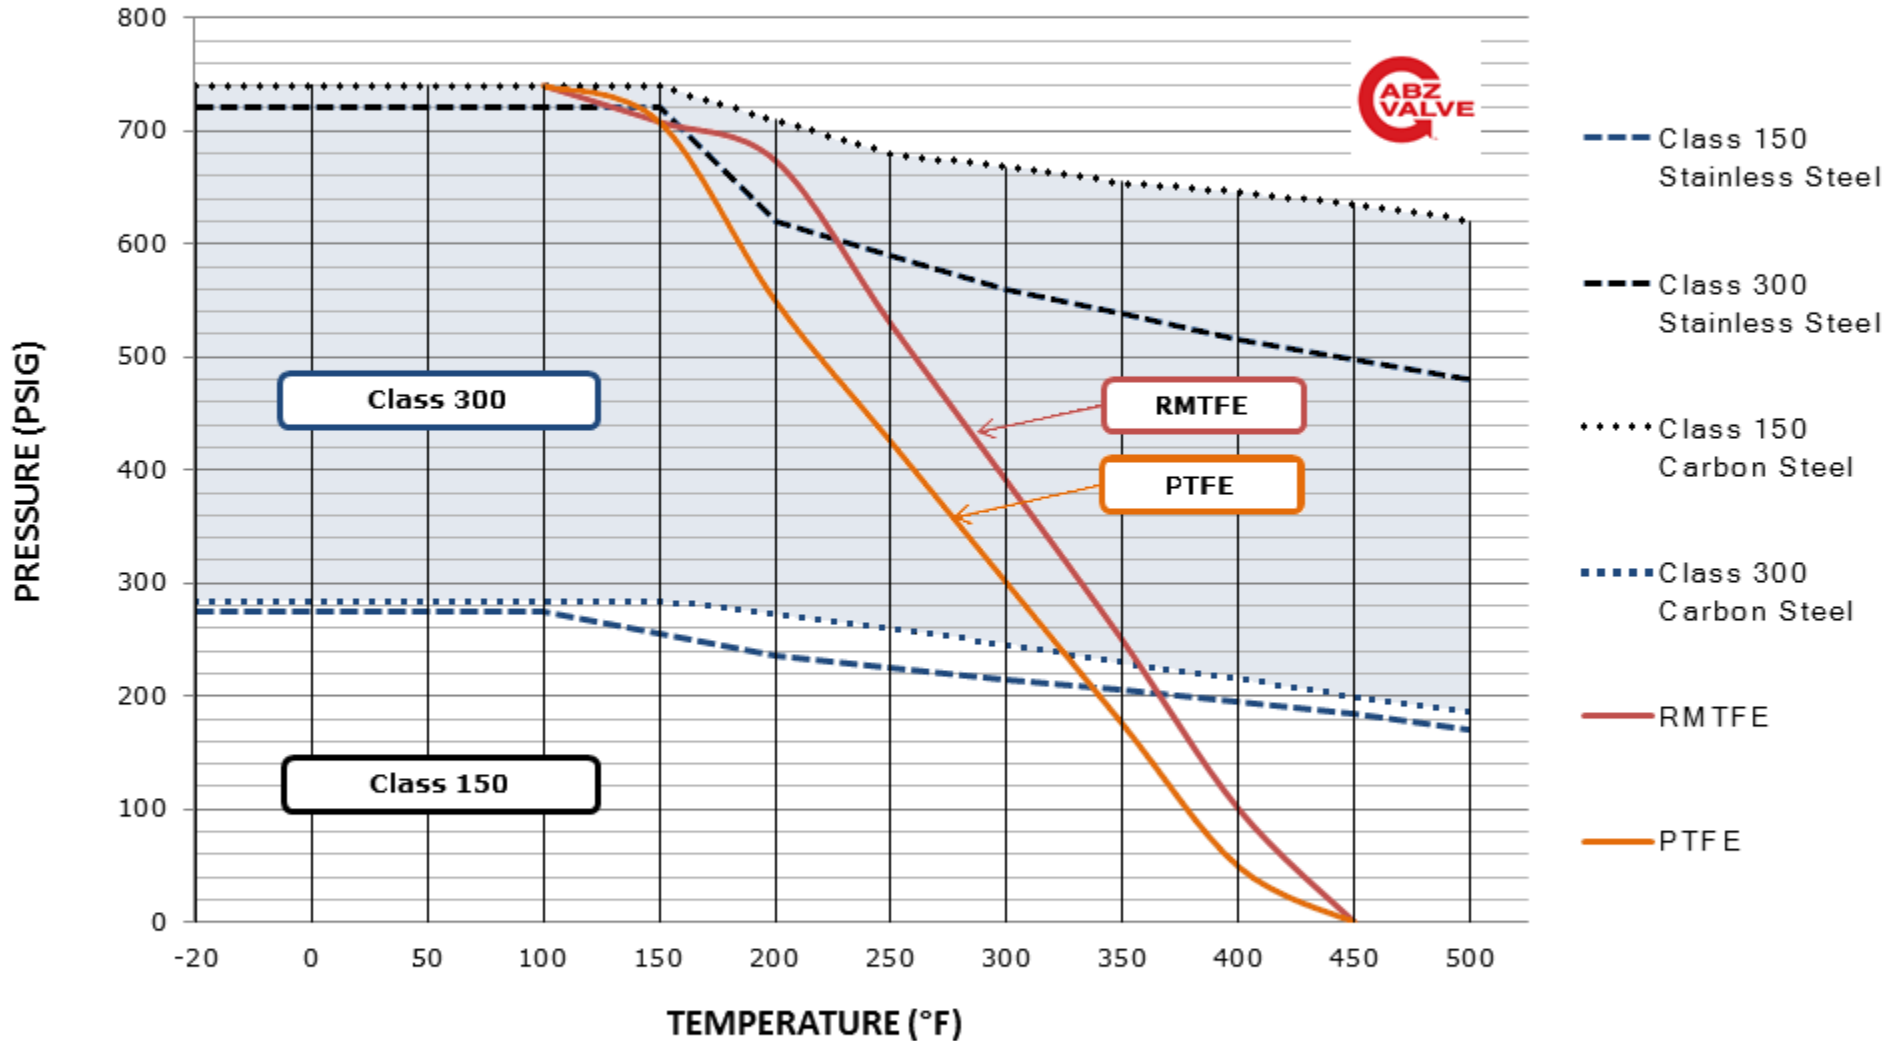

ABZ Elite Series

Double Offset High Performance Pressure/Temperature Rating Chart

The pressure/temperature rating is determined by the seat or body rating, whichever is less.