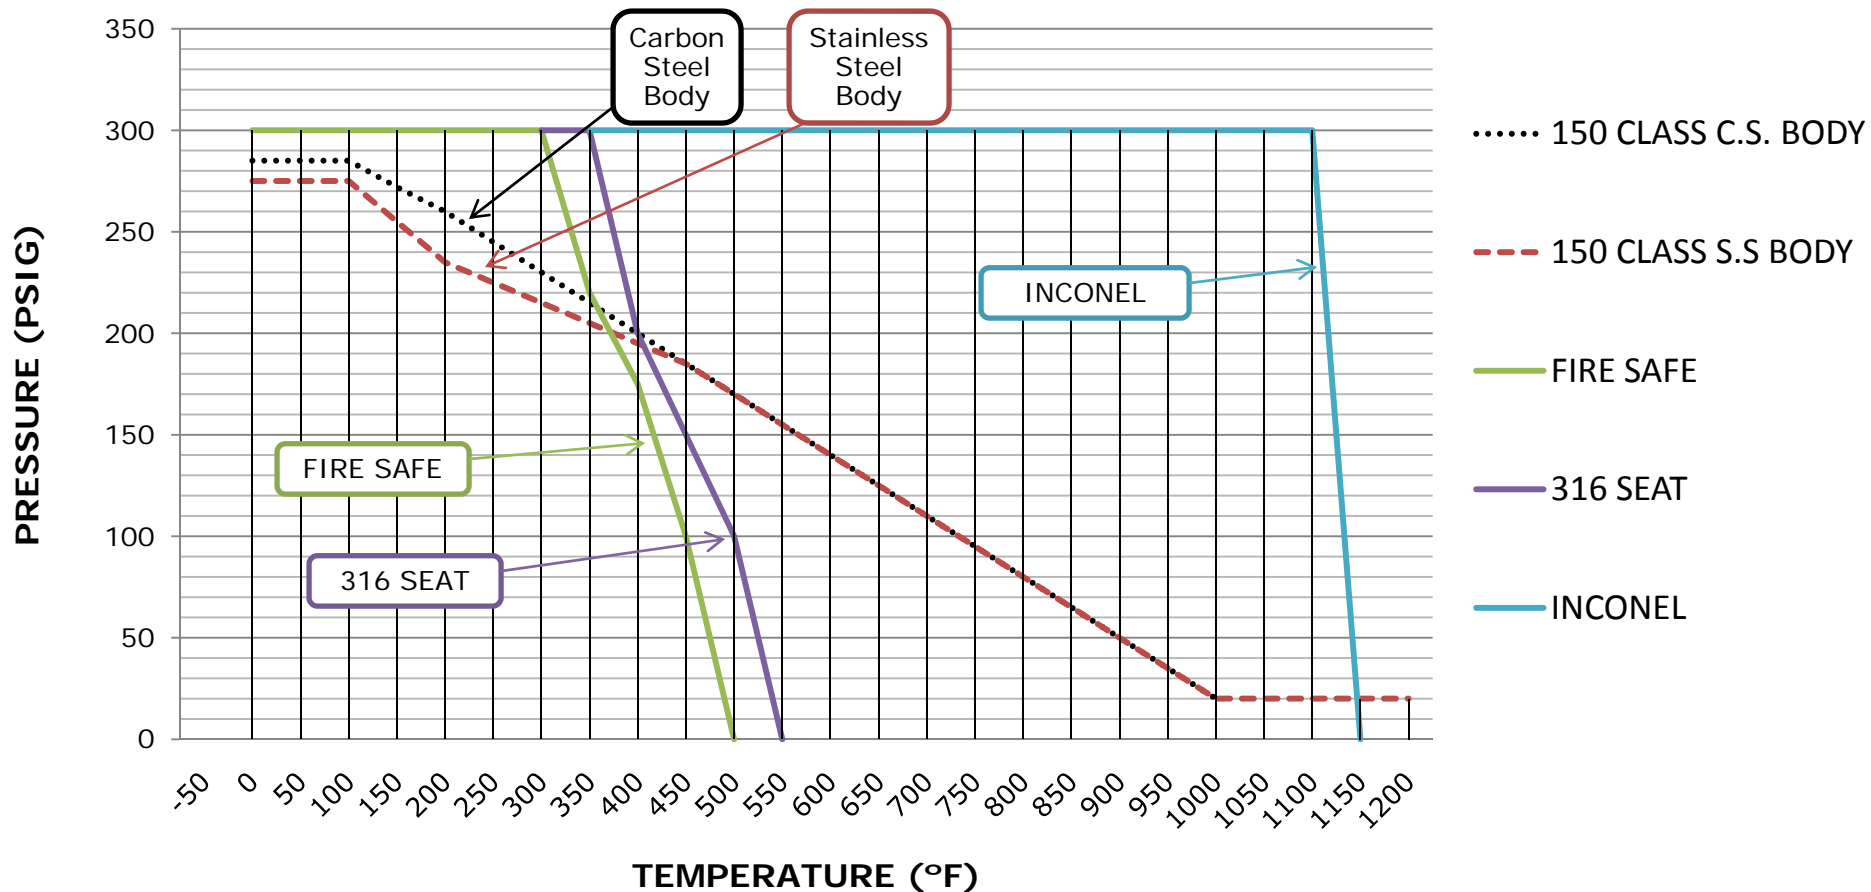

## FIRE SAFE AND METAL SEAT

### 150 CLASS TEMP/PRESSURE

THE PRESSURE/TEMPERATURE RATING IS  
DETERMINED BY THE SEAT OR BODY RATING.  
WHICHEVER IS LESS.