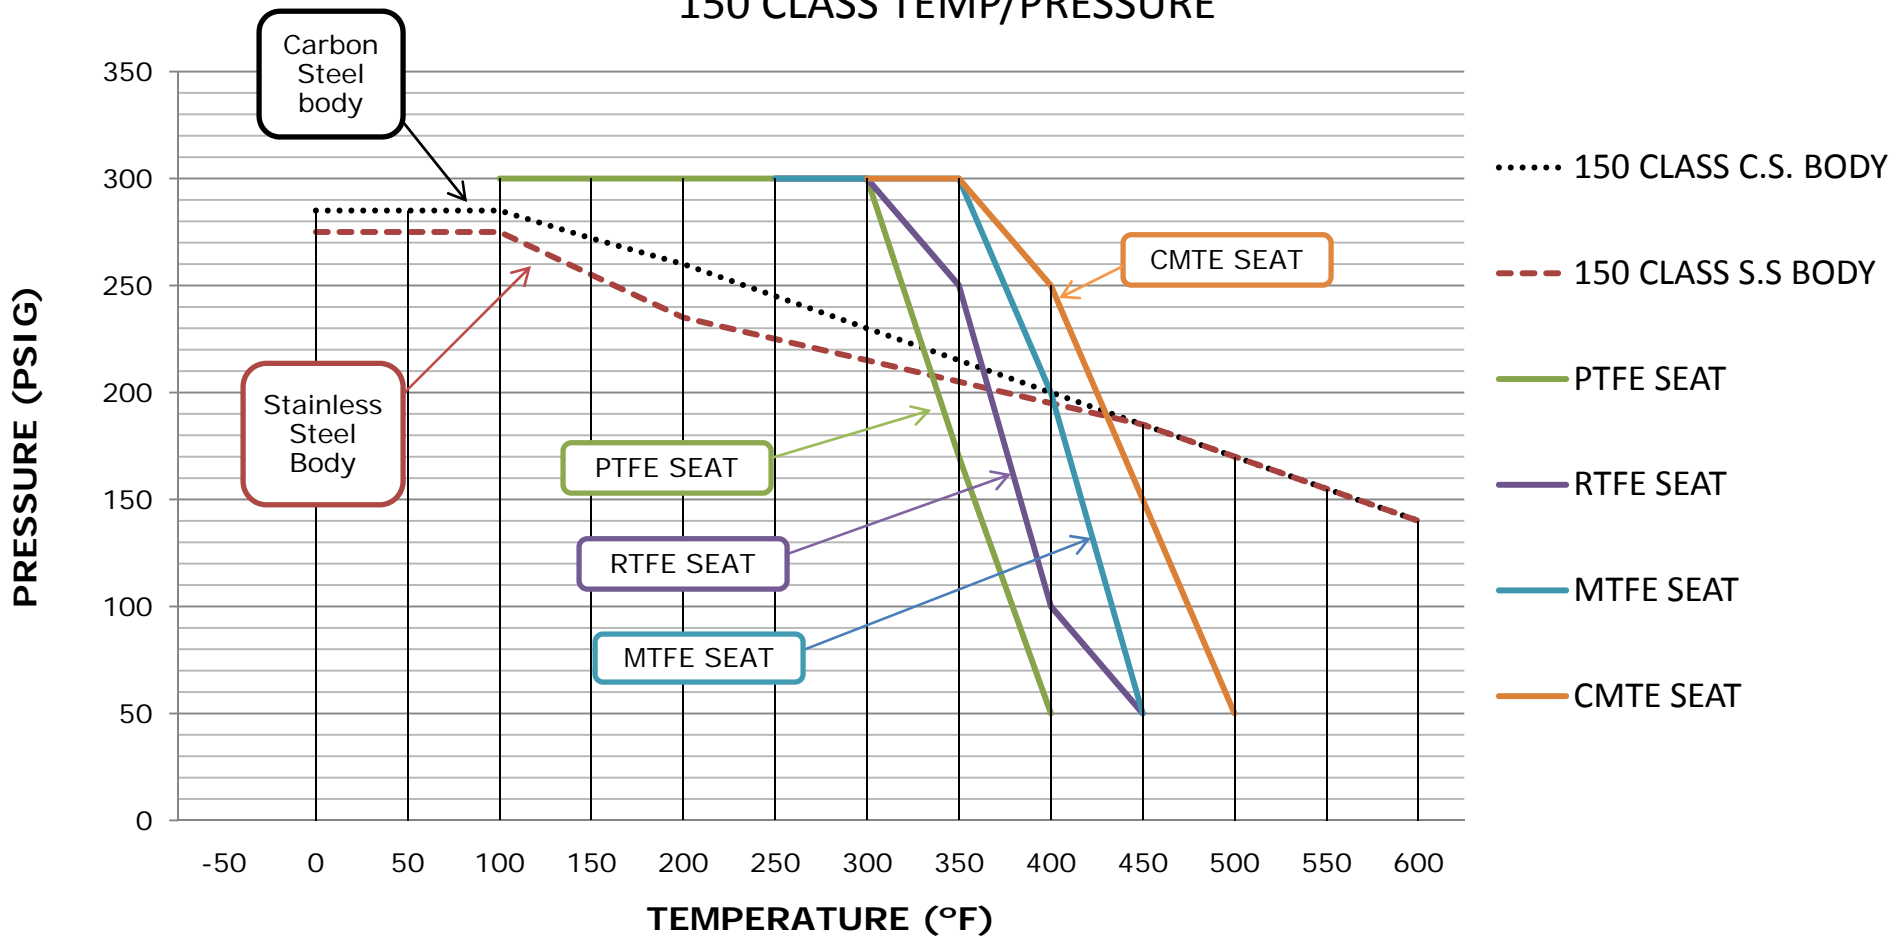

ABZ ABZOLUTE SOFT SEAT 150 CLASS TEMP/PRESSURE

THE PRESSURE/TEMPERATURE RATING IS
DETERMINED BY THE SEAT OR BODY RATING.
WHICHEVER IS LESS.