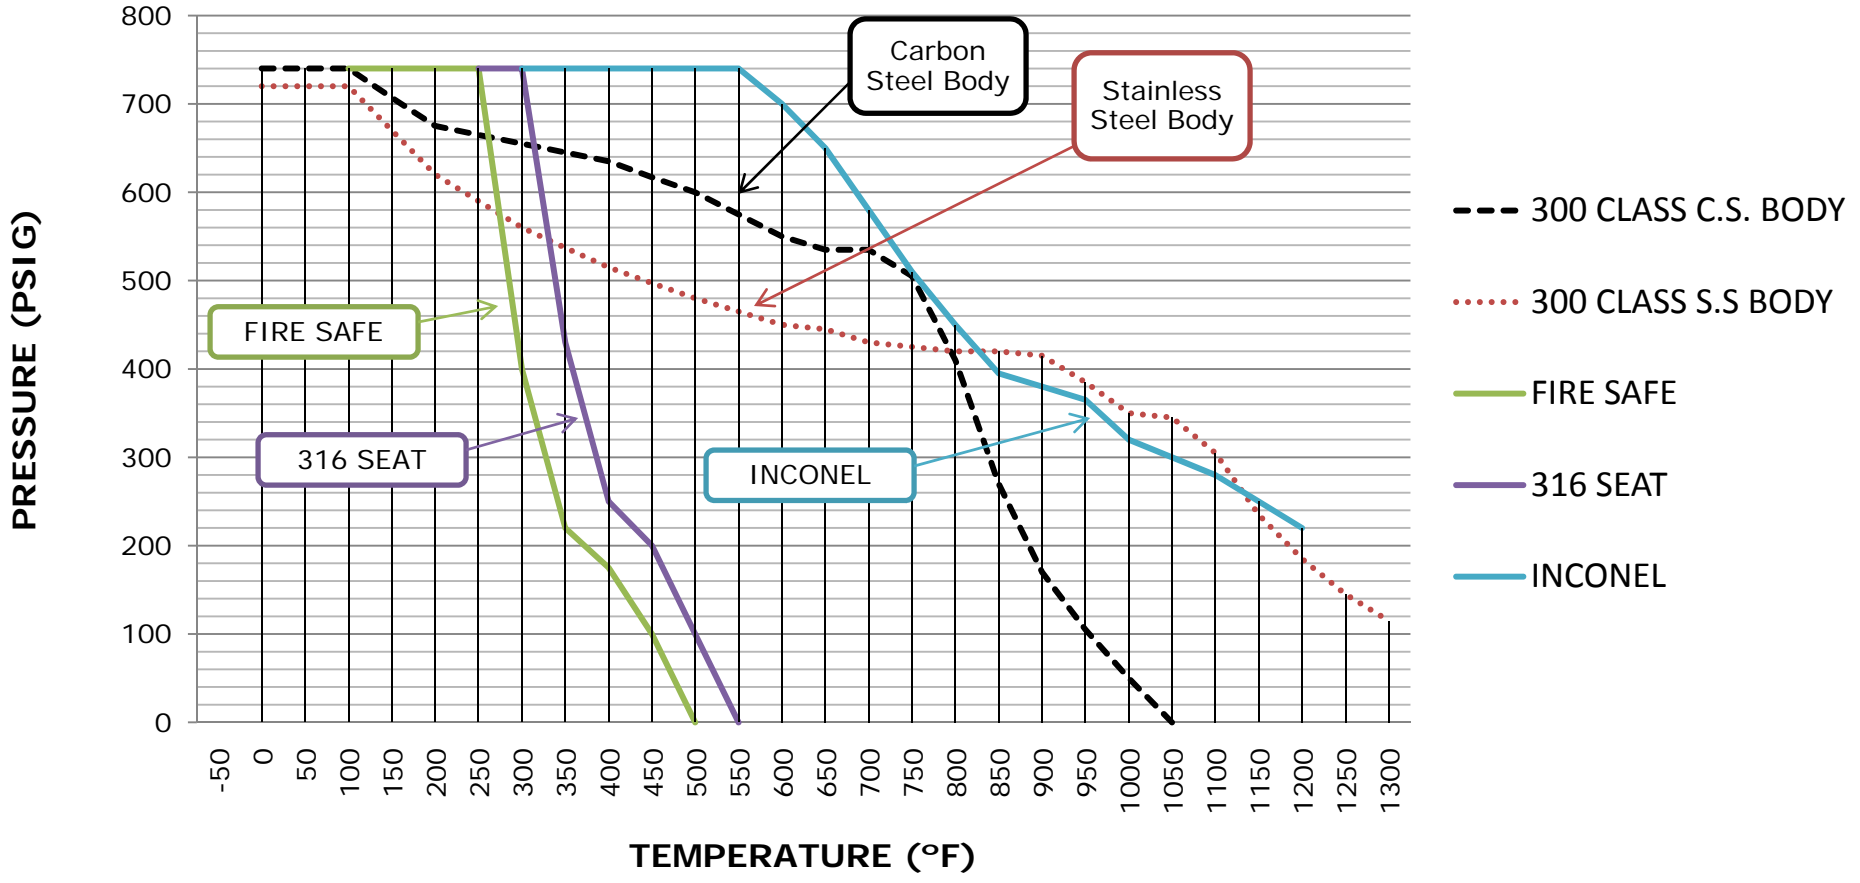

ABZ ABZOLUTE
FIRE SAFE AND METAL SEAT
300 CLASS TEMP/PRESSURE

THE PRESSURE/TEMPERATURE RATING IS
 DETERMINED BY THE SEAT OR BODY RATING.
 WHICHEVER IS LESS.