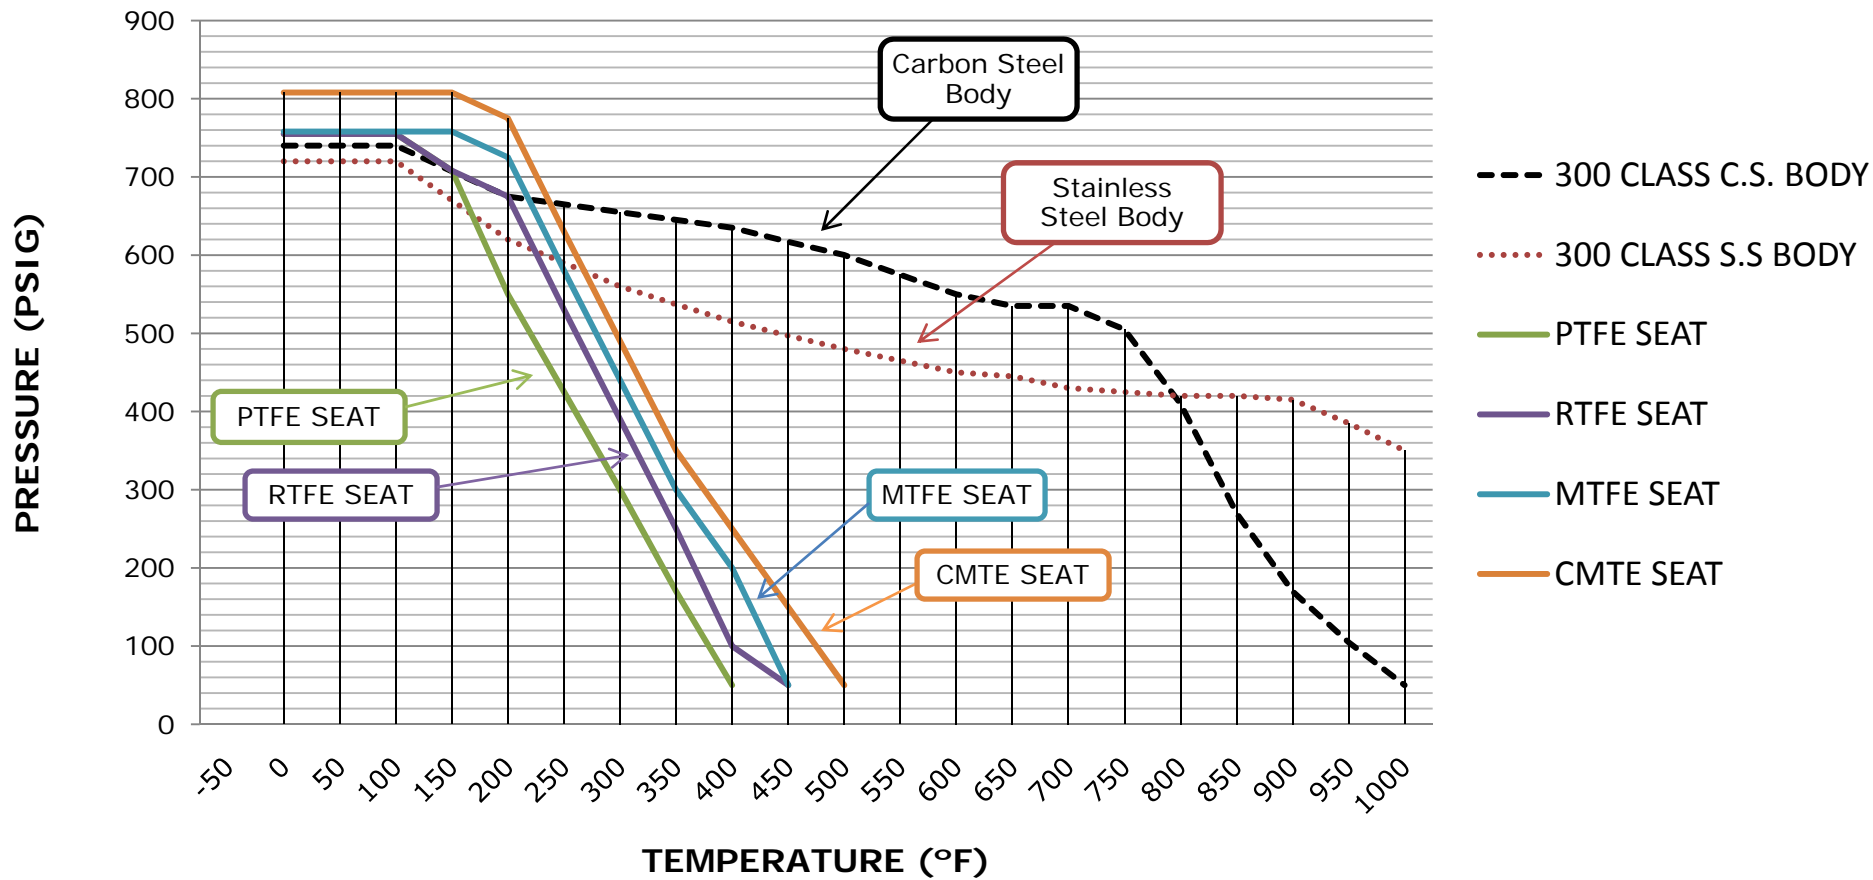

ABZ ABZOLUTE SOFT SEAT 300 CLASS TEMP/PRESSURE

THE PRESSURE/TEMPERATURE RATING IS
DETERMINED BY THE SEAT OR BODY RATING.
WHICHEVER IS LESS.