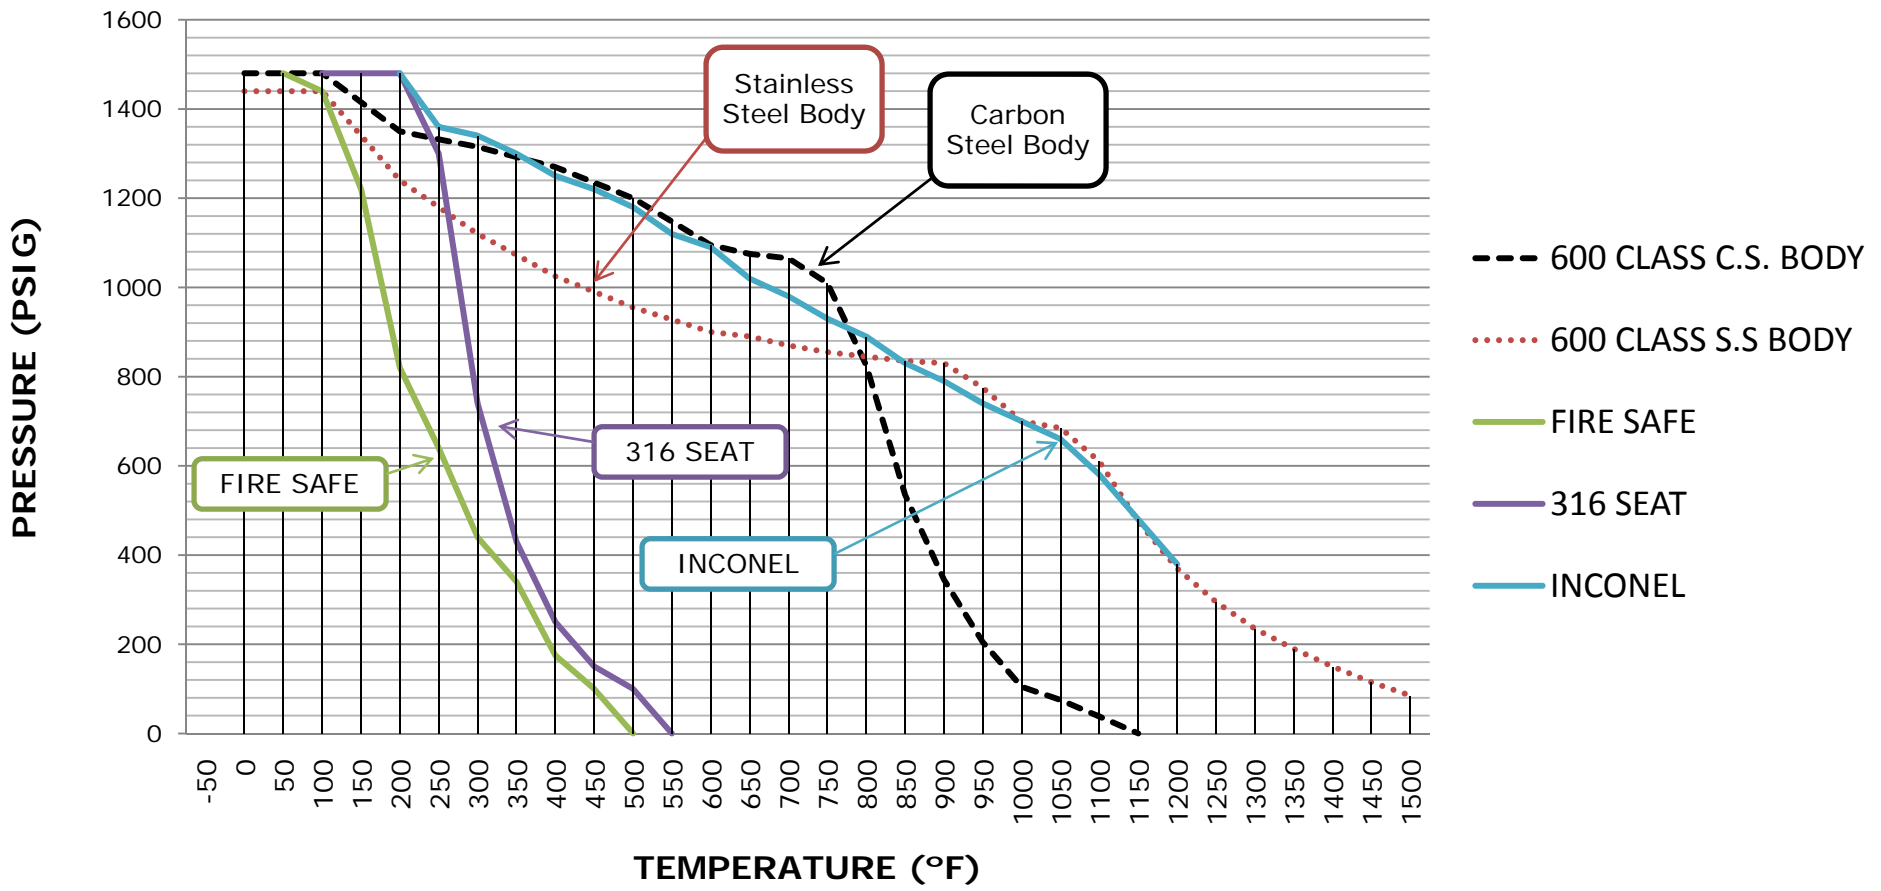

ABZ ABZOLUTE
FIRE SAFE AND METAL SEATS
600 CLASS TEMP/PRESSURE

THE PRESSURE/TEMPERATURE RATING IS
 DETERMINED BY THE SEAT OR BODY RATING.
 WHICHEVER IS LESS.