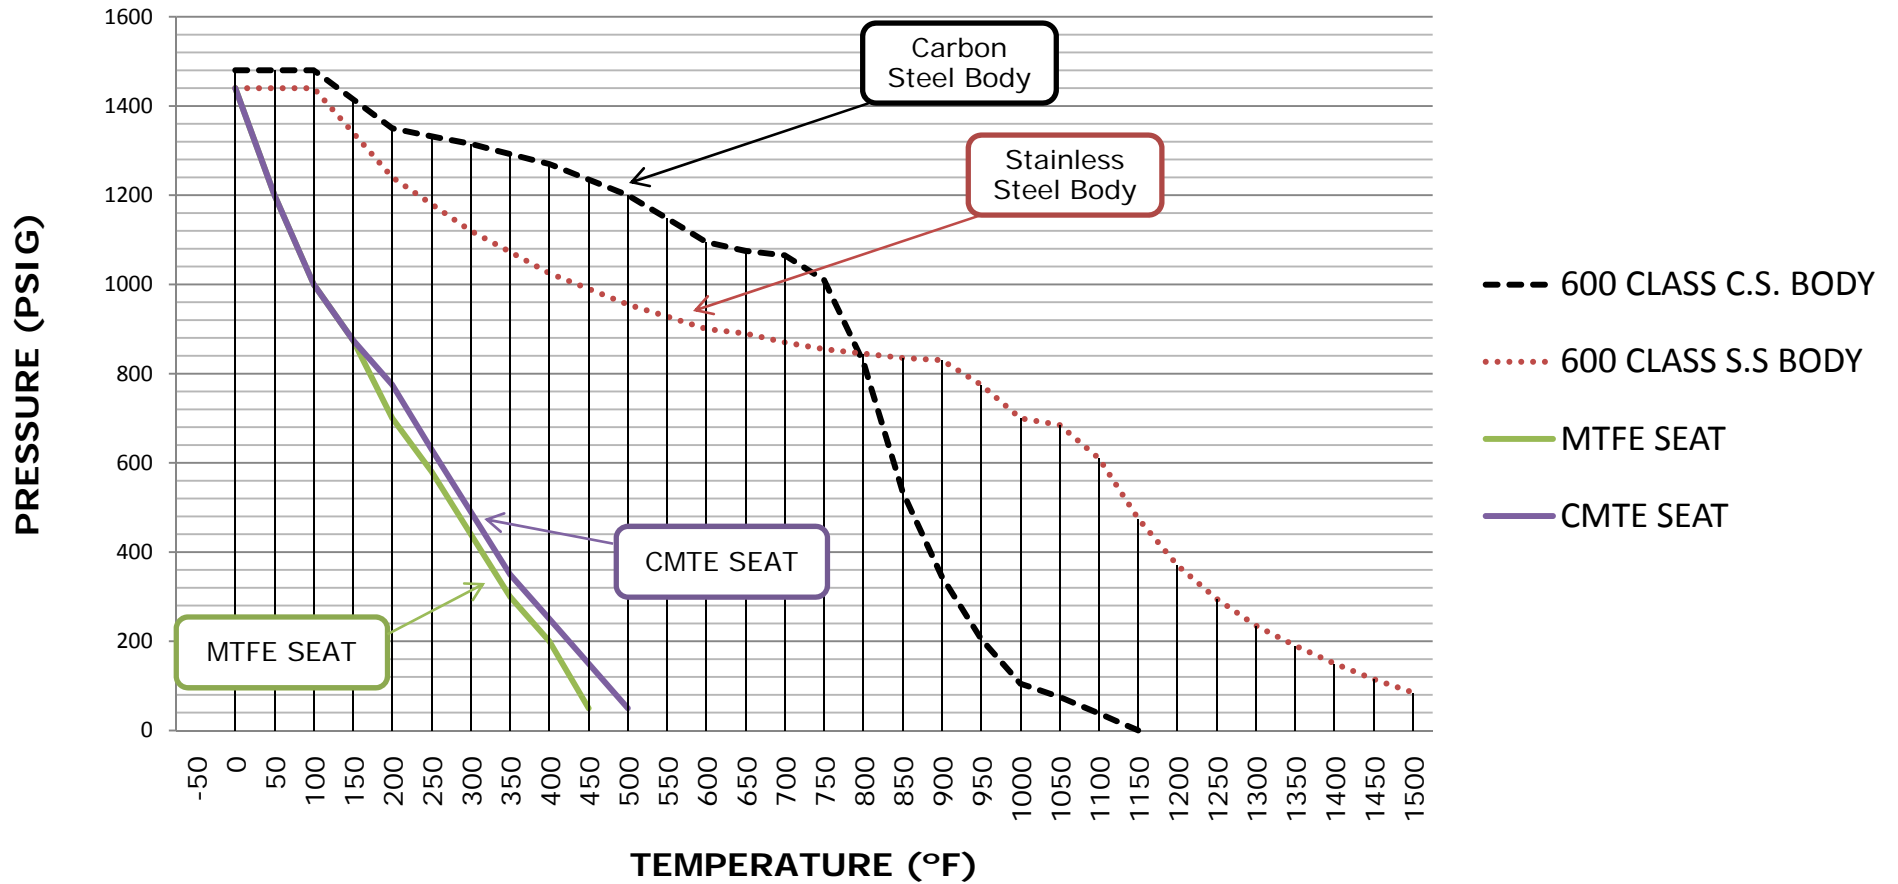

**ABZ ABZOLUTE
SOFT SEAT
600 CLASS TEMP/PRESSURE**

THE PRESSURE/TEMPERATURE RATING IS
DETERMINED BY THE SEAT OR BODY RATING.
WHICHEVER IS LESS.