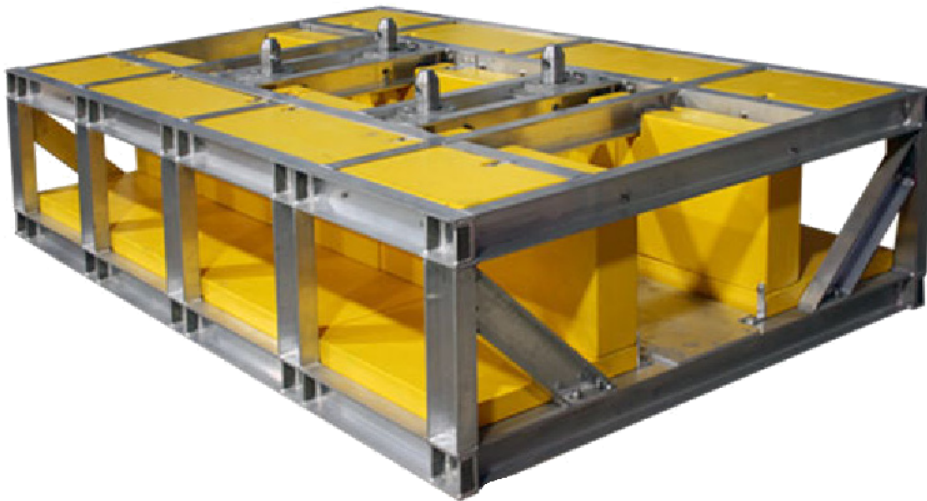

Standard ROV Skid

ROV Work Skids

DESCRIPTION

Forum builds and designs skids for many applications and requirements suitable for direct connection to most WROVs. All skids are designed and manufactured in-house, using our own reliable modular system of construction, providing a simple and easy skid that when required is not complex to service, repair or modify.

If your next skid requirement is not listed within our standard builds please contact us directly for your quotation.

FEATURES

Aluminium frame skid

3,000m Rated

Adaptors to fit most ROV

Quick load cartridge system to change function

Standard ROV Skid

ROV Work Skids

SPECIFICATIONS

Depth rating	3,000m(10,000feet)
Construction	Alu-Alloy

WHAT'S IN THE BOX

Aluminium frame skid cw:
Buoyancy
Protective Grating
Slide rails for tooling Cartridge